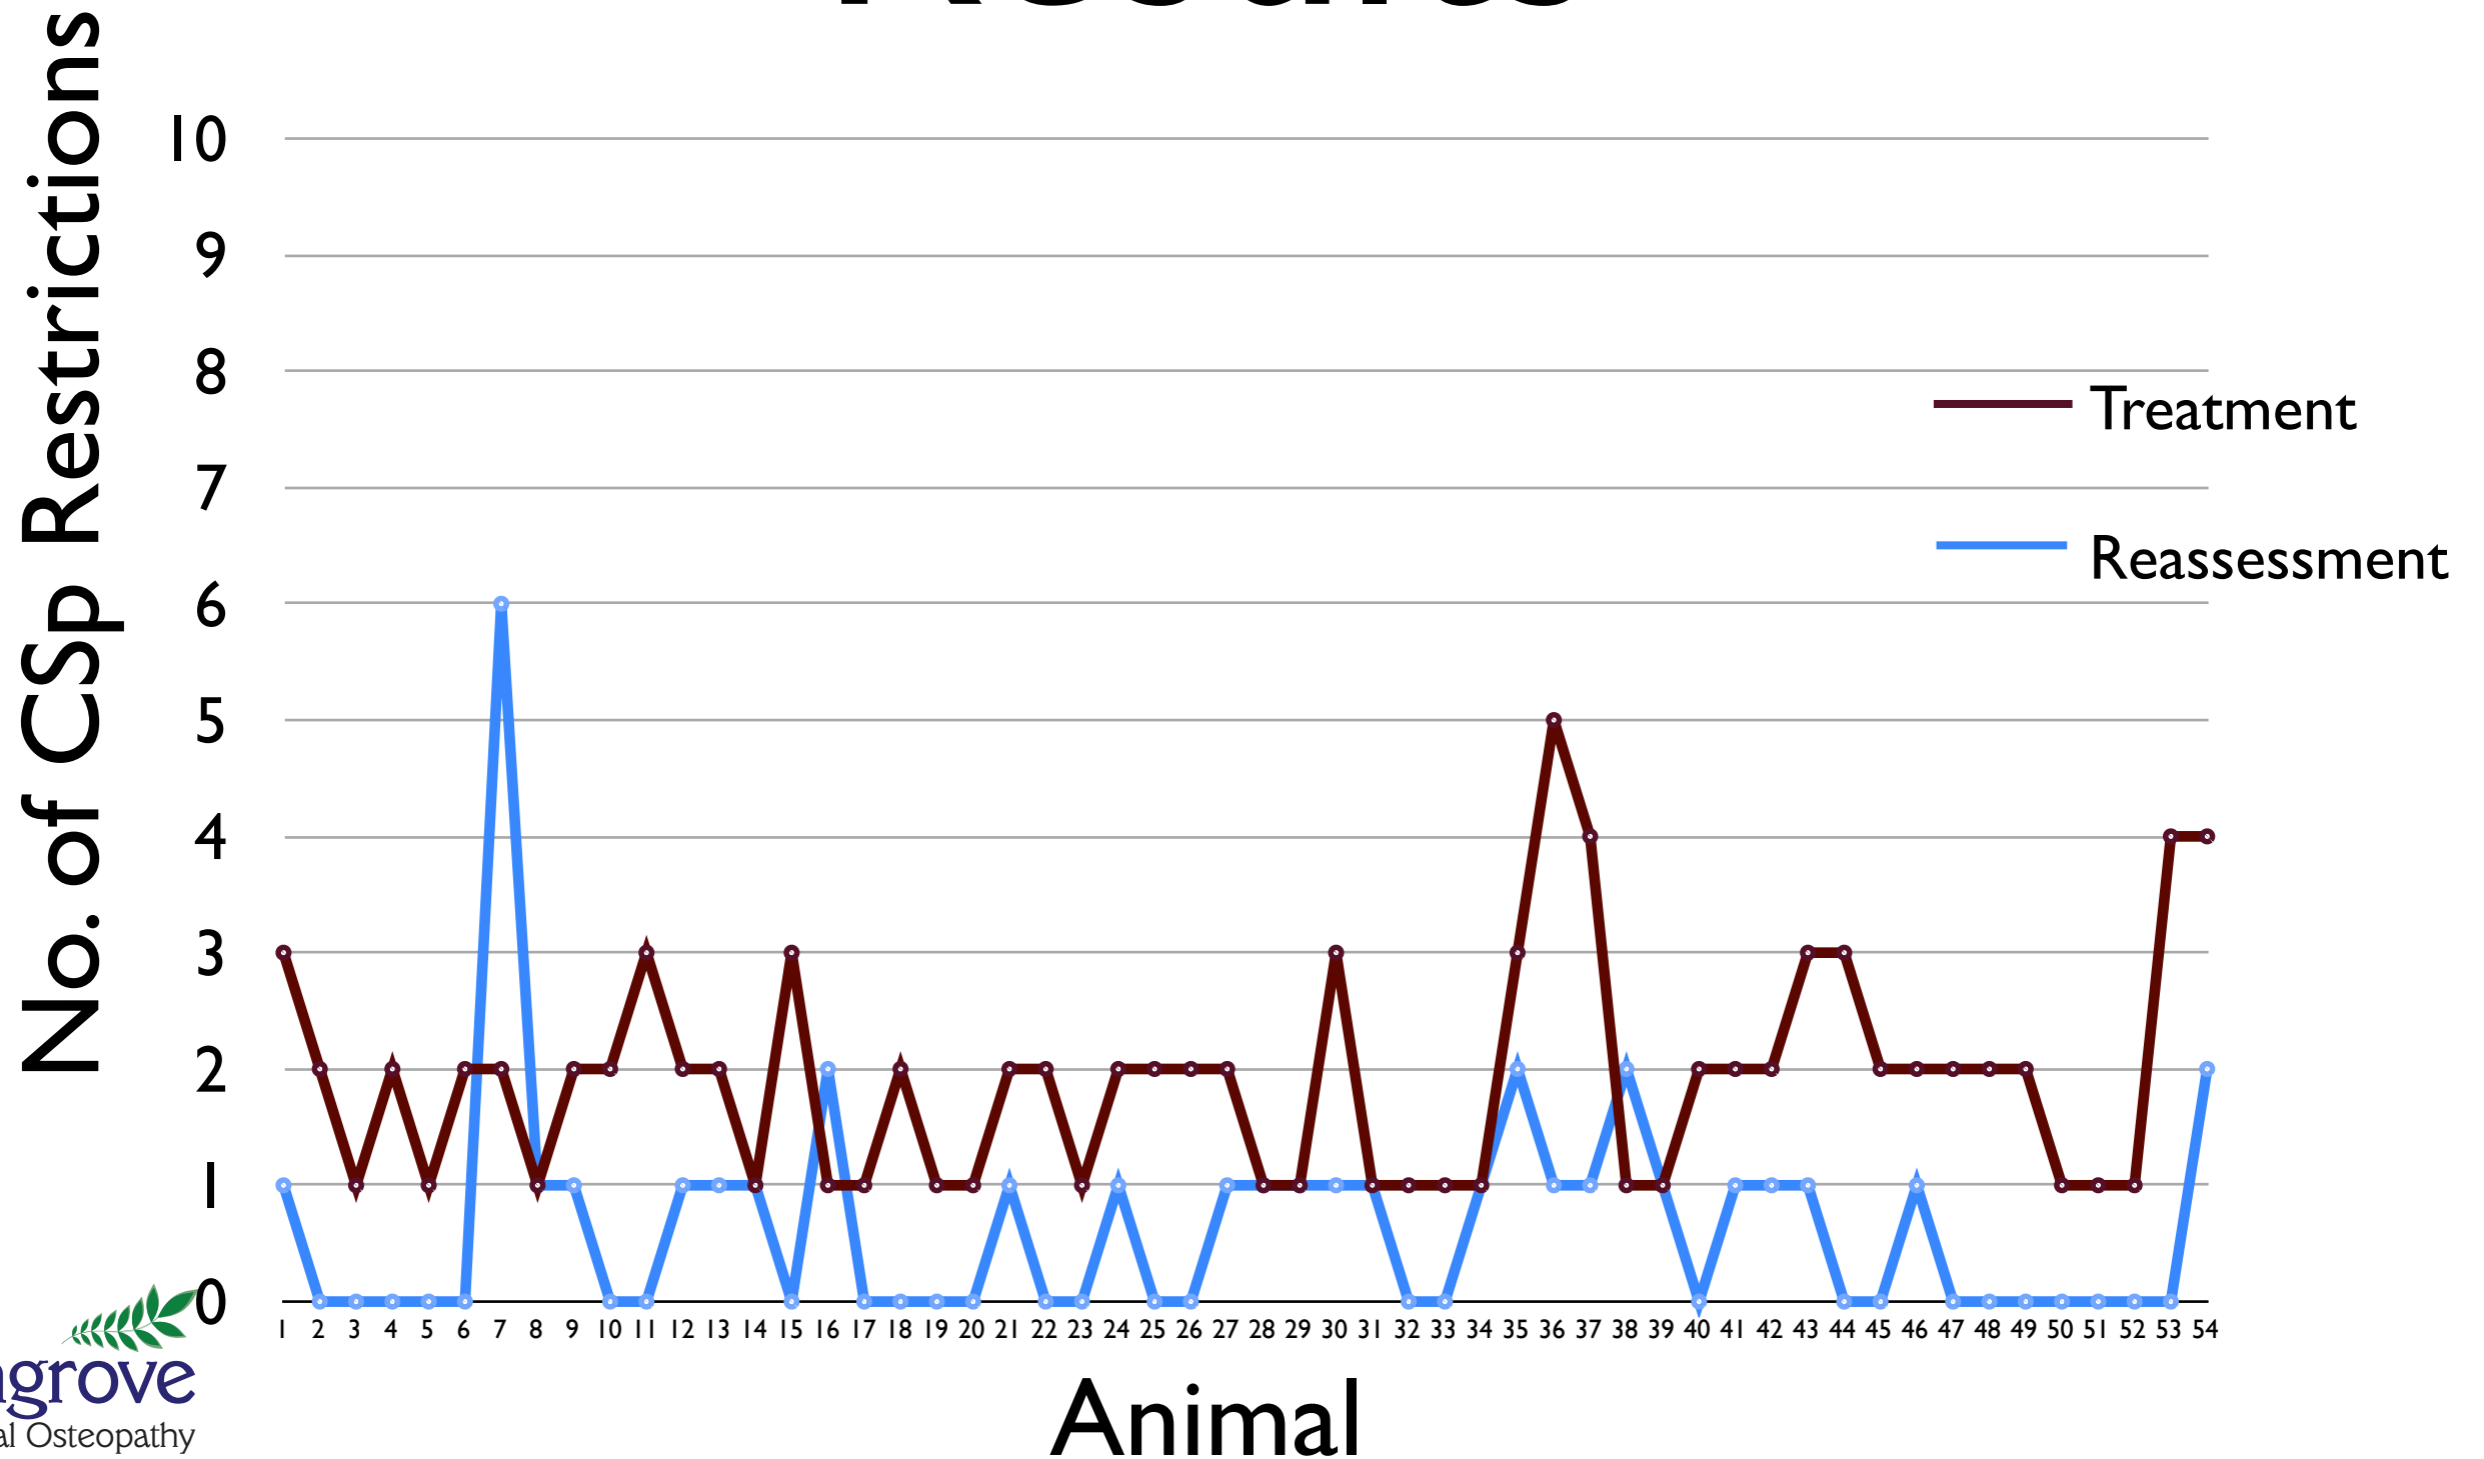

- Visual Analogue Scale

Visual Analogue Scale

Visual Analogue Scale

No pain Worst pain

Assess Animal

Visual Analogue Scale

Visual Analogue Scale

- Easy to use in the field
- Simple to prepare
- Good reliability between experienced practitioners

Small...

Medium....

Large...

VAS Results

Restrictions - Results

Practitioner Safety

- No data
- Dangerous work
- Measured levels of agitation

Modified Agitation Agitation Investigative Score

- **Hitting**
- **Grabbing/scratching**
- **Pushing**
- **Restlessness**
- **Screaming**
- **Attempting to move away**
- **Repetitious mannerisms**
- **Repetitious sentences/questions**
- **Making Strange noises**
- **Mouthing**

Modified Brief Agitation Rating Score

Safety

Animal Safety

- Medical safety not investigated
- Investigated CSp fractures only
- Number injured: 0
- Number killed: 0

Conclusions

- ROM - improves
- Pain - decreases
- Practitioner safety - low risk
- Animal safety - minimal risk of fracture