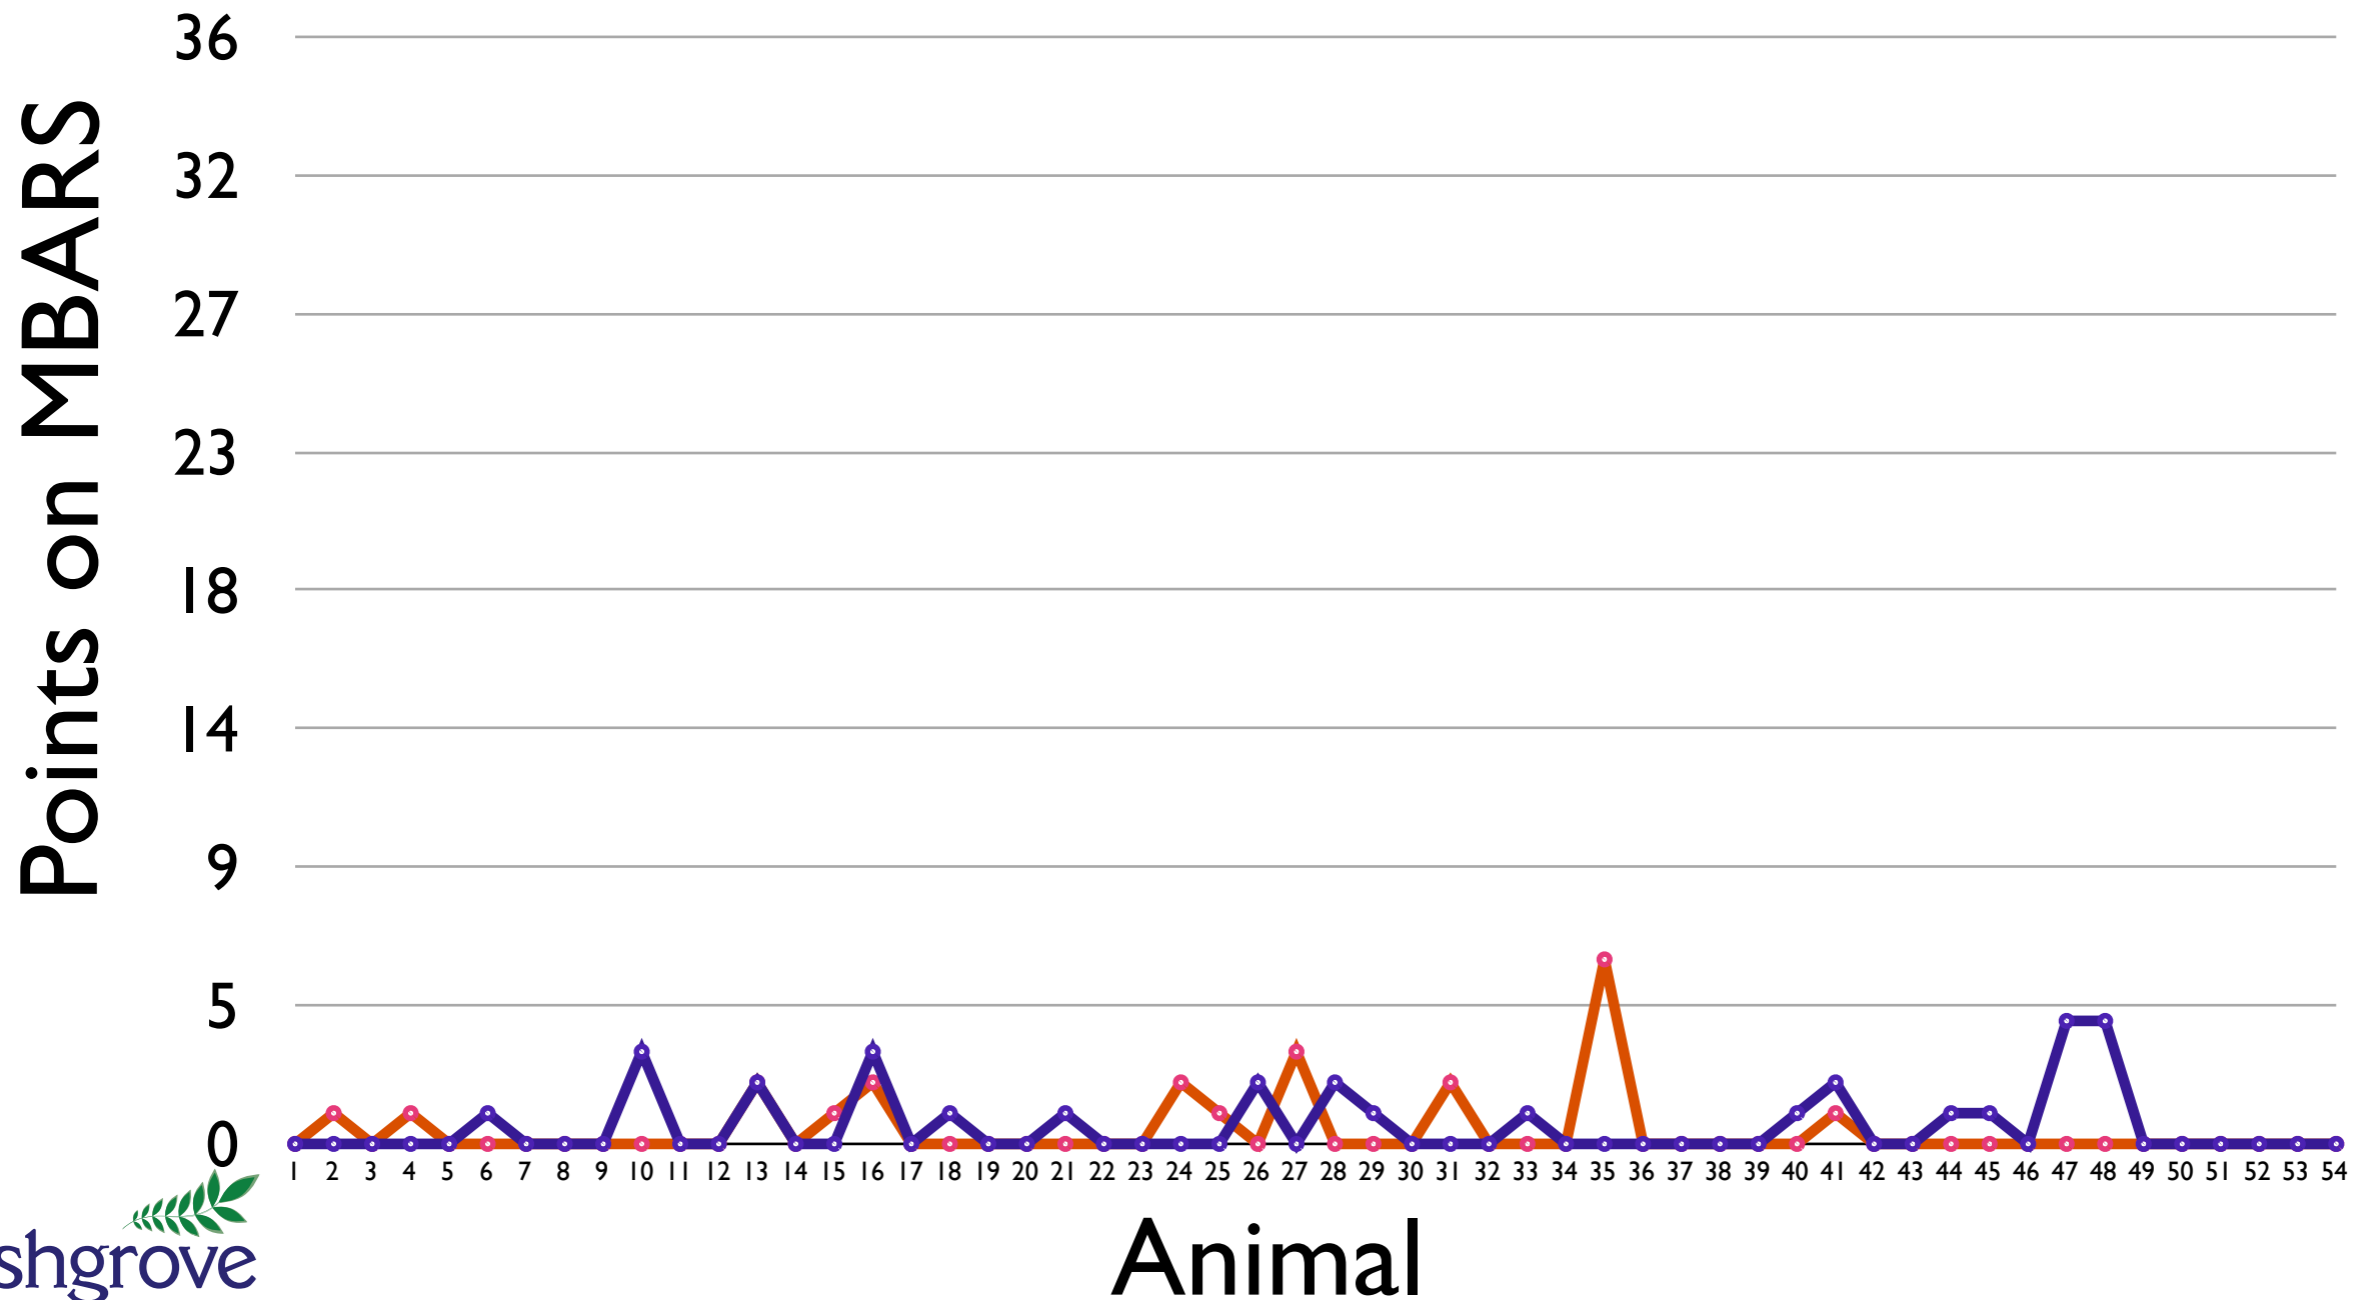

- Visual Analogue Scale

Visual Analogue Scale

Visual Analogue Scale

No pain Worst pain

Assess Animal

Visual Analogue Scale

Visual Analogue Scale

- Easy to use in the field
- Simple to prepare
- Good reliability between experienced practitioners

Small...

Medium....

Large...

VAS Results

Restrictions - Results

Practitioner Safety

- No data
- Dangerous work
- Measured levels of agitation

Modified Agitation Agitation Investigative Score

- **Hitting**
- **Grabbing/scratching**
- **Pushing**
- **Restlessness**
- **Screaming**
- **Attempting to move away**
- **Repetitious mannerisms**
- **Repetitious sentences/questions**
- **Making Strange noises**
- **Mouthing**

Modified Brief Agitation Rating Score

Safety

Animal Safety

- Medical safety not investigated
- Investigated CSp fractures only
- Number injured: 0
- Number killed: 0

Conclusions

- ROM - improves
- Pain - decreases
- Practitioner safety - low risk
- Animal safety - minimal risk of fracture