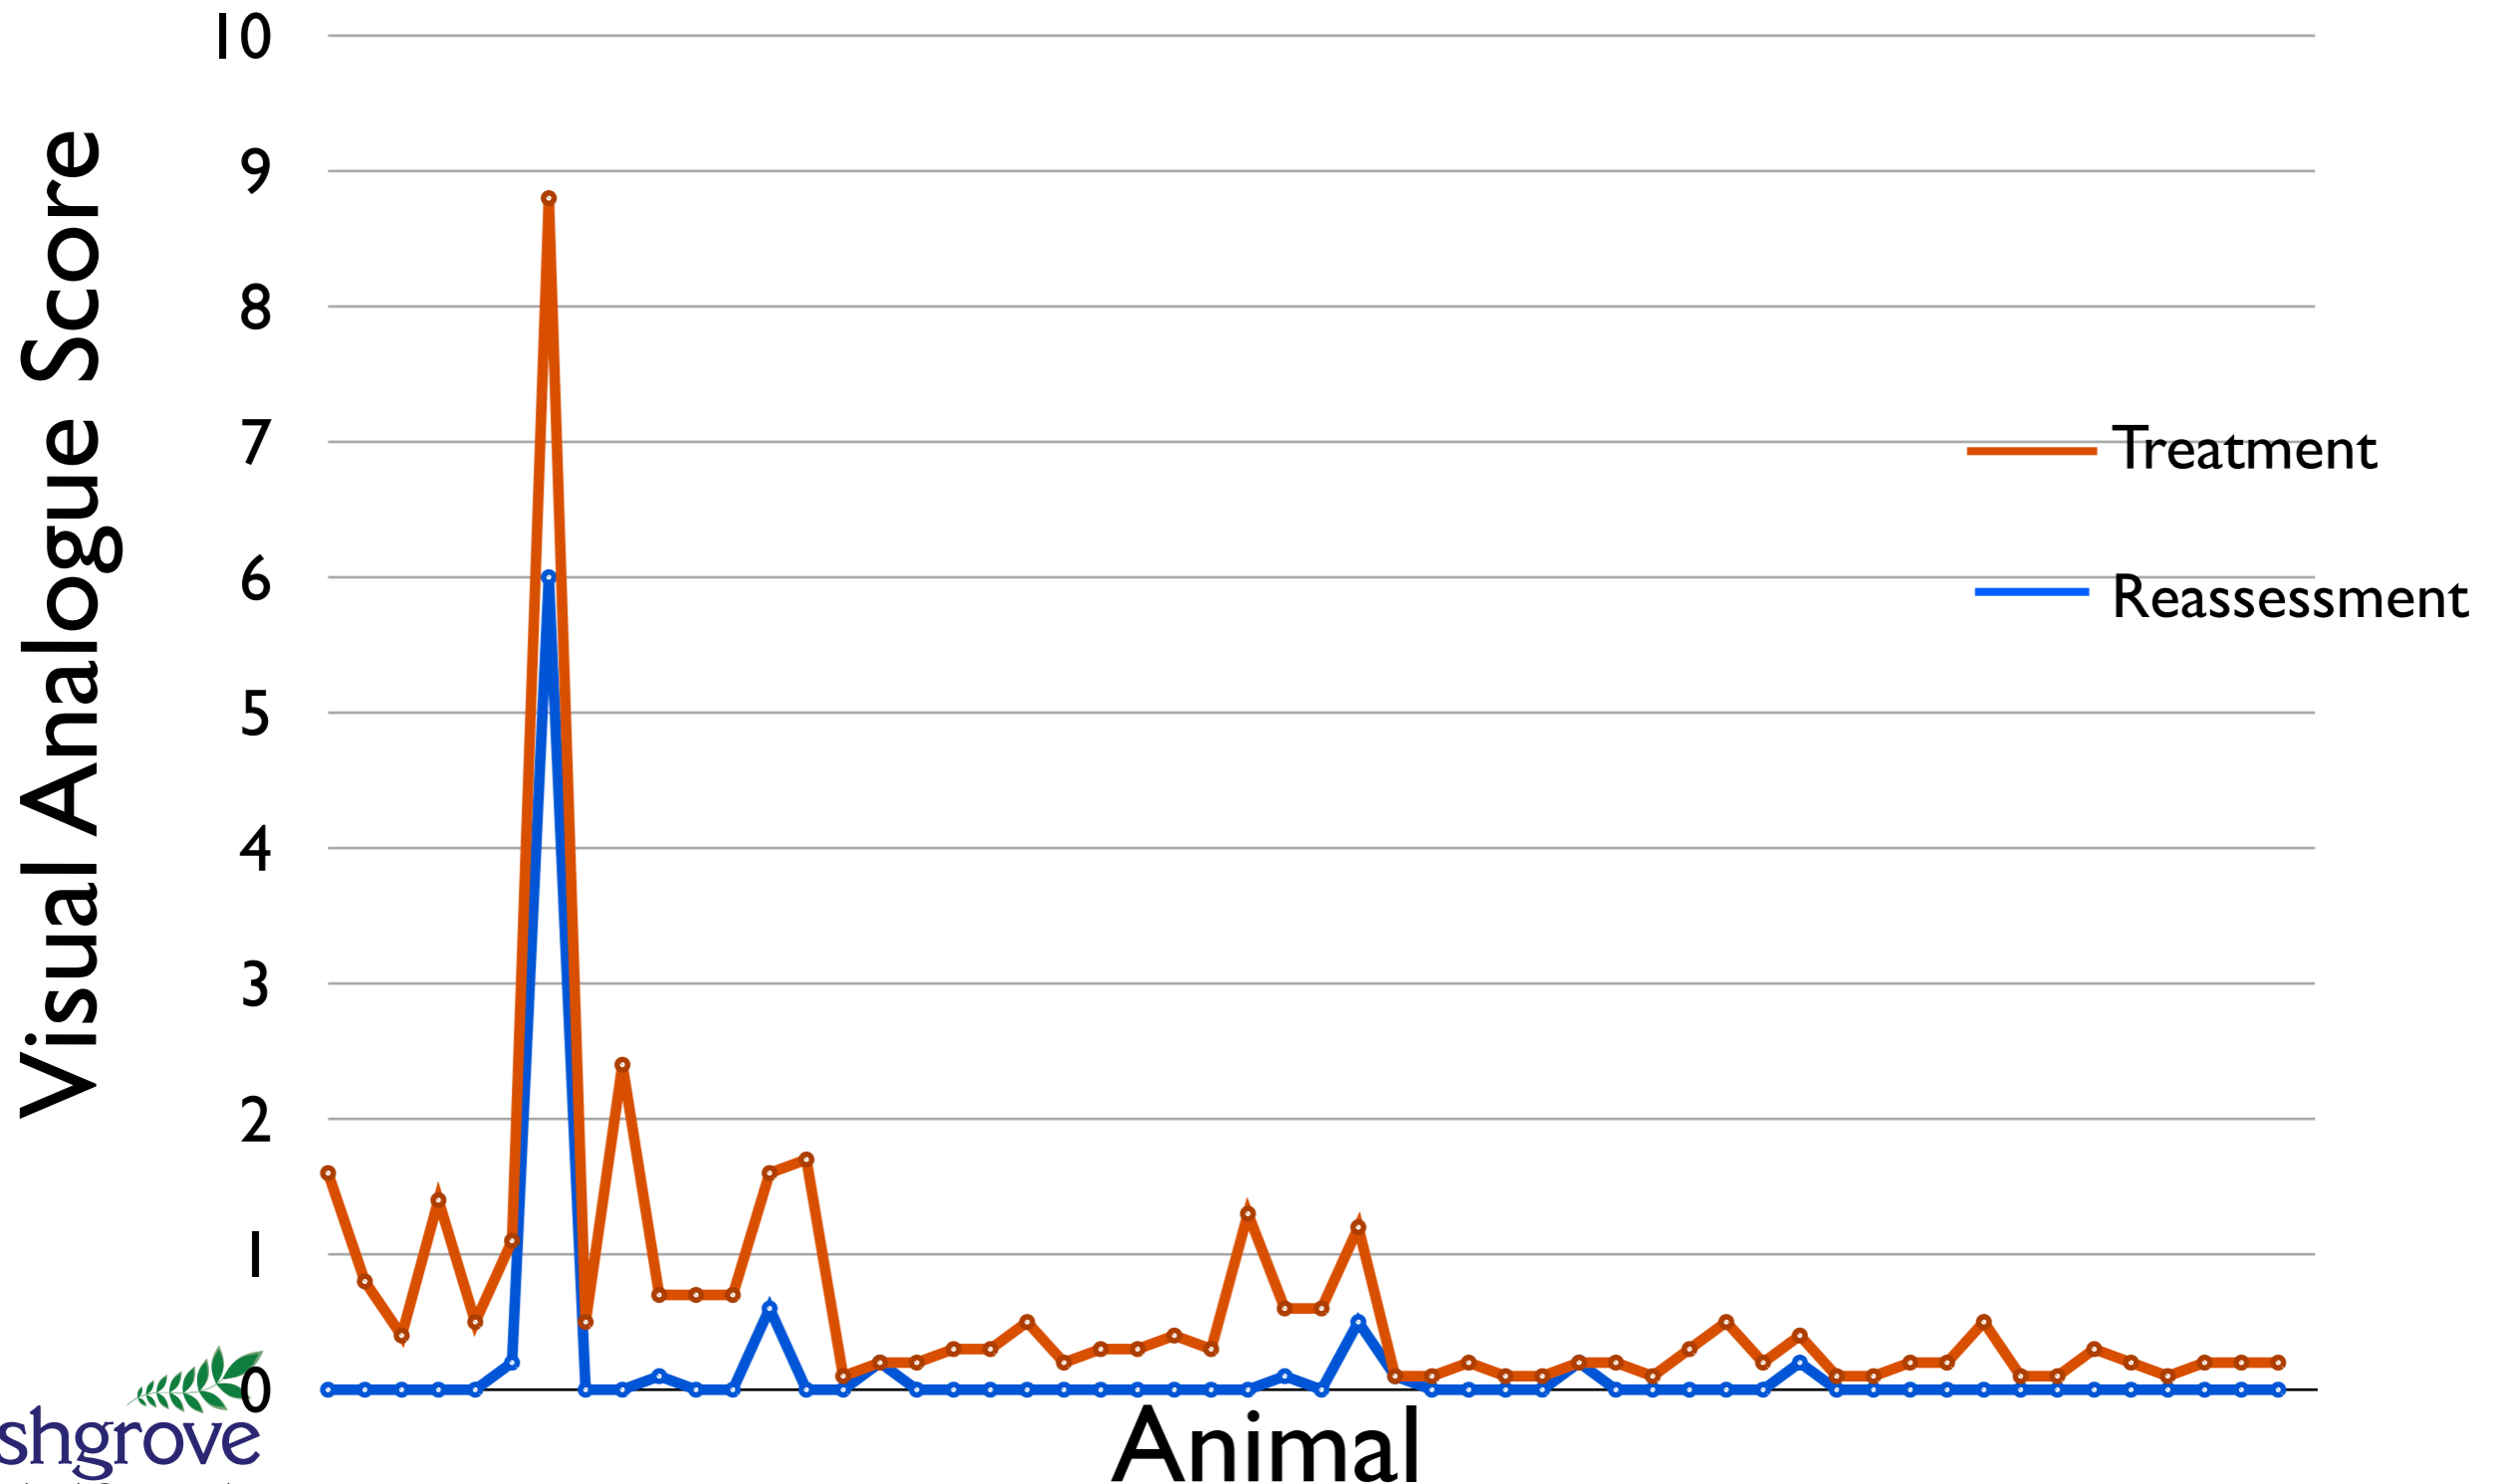

- Visual Analogue Scale

Visual Analogue Scale

Visual Analogue Scale

No pain Worst pain

Assess Animal

Visual Analogue Scale

Visual Analogue Scale

- Easy to use in the field
- Simple to prepare
- Good reliability between experienced practitioners

Small...

Medium....

Large...

VAS Results

Restrictions - Results

Practitioner Safety

- No data
- Dangerous work
- Measured levels of agitation

Modified Agitation Agitation Investigative Score

- **Hitting**
- **Grabbing/scratching**
- **Pushing**
- **Restlessness**
- **Screaming**
- **Attempting to move away**
- **Repetitious mannerisms**
- **Repetitious sentences/questions**
- **Making Strange noises**
- **Mouthing**

Modified Brief Agitation Rating Score

Safety

Animal Safety

- Medical safety not investigated
- Investigated CSp fractures only
- Number injured: 0
- Number killed: 0

Conclusions

- ROM - improves
- Pain - decreases
- Practitioner safety - low risk
- Animal safety - minimal risk of fracture